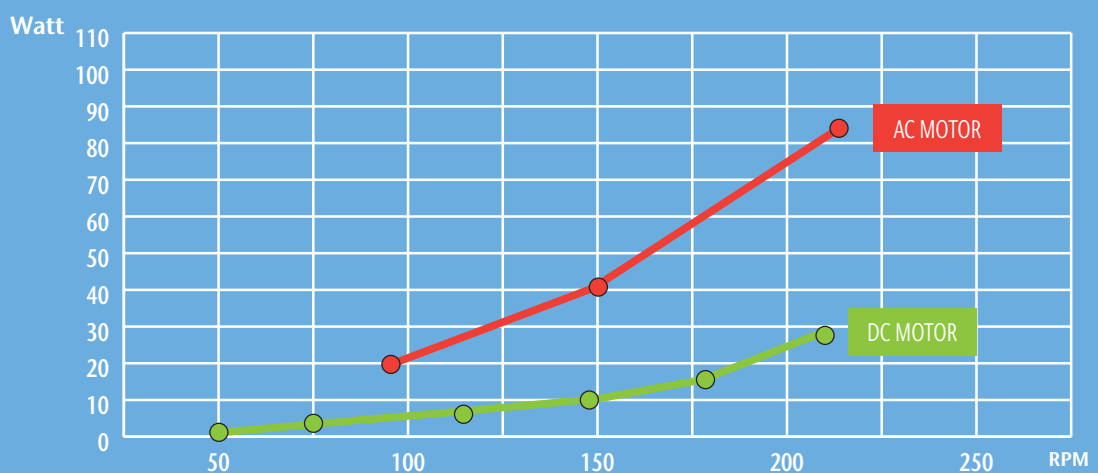

- 65% less Energy Consumption
- Longlasting Product Lifetime
- Higher Speed Effort
- 6 Speed Options
- Virtually Silent & steady RPM
- Smaller Fan Designs

What is your advantage of a DC-Motor ceiling fan?

The Lenerco Fan Motor reduces more than 65% energy consumption compared to a standard AC Fan Motor. On low speed, the energy consumption is similar to a 4 Watt LED light bulb.

Long-lasting DC motor fans utilize a brushless motor and are able to reach the same RPM as an AC fan but with lower energy consumption (lower wattage). The Lenerco DC motor fan offer a higher torque due to the larger diameter of the inside magnetic field. The compact motor allows for a smaller fan design that meets a wide variety of room applications. Smaller fans are more versatile and meet the needs of today's home owner.