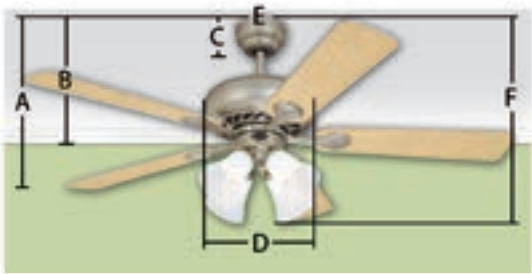

- A Ceiling to bottom of blade
- B Ceiling to bottom of switch housing
- C Ceiling to bottom of canopy
- D Width of motor housing
- E Width of canopy
- F Ceiling to bottom of light kit

All dimensions in cm

	RPM	Amps	Net Weight	Installation	12"(30,5 cm)/18" (46 cm) downrod possible?	A	B	C	D	E	F
	180/130/80	0.25/0.18/0.12	8,0 kg	*Dual Mountsystem	Yes	31	/	6	29	15	38
	210/145/85	0.2/0.14/0.1	4,8 kg	*Dual Mountsystem	Yes	23	32	6	17	13	46
	260/195/135	0.23/0.19/0.18	5,5 kg	**Downrod only	Yes	25	36	6	20	13	/
	250/190/110	0.19/0.12/0.1	4,3 kg	**Downrod only	Yes	15	30	6	15	13	43
	210/145/85	0.2/0.14/0.1	5,0 kg	*Dual Mountsystem	Yes	23	32	6	17	13	46
	240/165/115	0.23/0.19/0.18	5,5 kg	**Downrod only	Yes	25	37	6	20	13	/
	180/130/80	0.25/0.18/0.12	6,3 kg	*Dual Mountsystem	Yes	29	34	6	28	13	/
	235/170/110	0.23/0.15/0.11	4,9 kg	*Dual Mountsystem	Yes	28	30	6	19	13	38
	240/165/115	0.26/0.18/0.12	6,0 kg	*Dual Mountsystem	Yes	29	30	6	22	13	39
	170/125/75	0.26/0.18/0.12	8,1 kg	*Dual Mountsystem	Yes	34	/	6	27	13	41
	220/150/85	0.2/0.14/0.1	5,0 kg	*Dual Mountsystem	Yes	26	31	6	17	13	40
	213/192/138/91	0.29/0.26/0.19/0.13	7,3 kg	**Downrod only	Yes	44	50	6	19	13	/
	200/145/85	0.19/0.13/0.09	5,2 kg	*Dual Mountsystem	Yes	28	34	6	25	13	41
	250/190/130	0.23/0.16/0.11	6,5 kg	*Dual Mountsystem	Yes	19	28	6	17	13	38
	175/125/80	0.25/0.18/0.12	7,7 kg	*Dual Mountsystem	Yes	26	30	6	27	13	44
	280/230/185	0.18/0.15/0.16	5,45 kg	**Downrod only	Yes	23	26	6	17	13	31
	218/158/110	0.214/0.149/0.150	6,5 kg	**Downrod only	Yes	18	28	6	17	13	30
	280/230/185	0.18/0.15/0.16	4,4 kg	**Downrod only	Yes	23	26	6	17	13	29
	240/180/120	0.23/0.17/0.12	5,3 kg	*Dual Mountsystem	Yes	22	/	6	17	13	38
	210/162/93	0.19/0.13/0.08	7,1 kg	*Dual Mountsystem	No	29	33	6	17	13	/
	210/162/93	0.19/0.13/0.08	7,1 kg	*Dual Mountsystem	No	29	33	6	17	13	/

*Dual Mount System:

These versatile ceiling fans may be installed with or without the extension down rods which are included in the packaging. This flexibility allows you to install the fan either close to the ceiling or at a lower level in rooms with higher ceilings.

** Downrod only:

Down rod ceiling fans must be installed with the down rod which is included in the packaging. You may replace the down rod with ones featuring a length between 12"/30,5 cm or 18"/46 cm. The option for a 12" or 18" downrod installation varies for each model!

***Hugger:

Specially designed for rooms with lower ceilings, hugger fans can not be installed with a down rod.