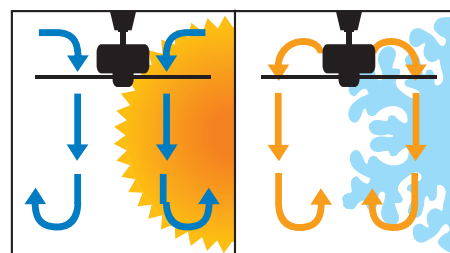

* The installation of a remote control or wall control is possible. The mounting of both devices at the same time is not possible.

All models run summer and winter switch.