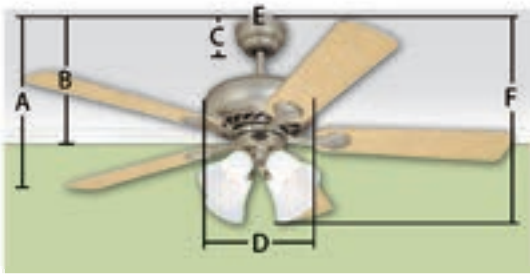

- A Ceiling to bottom of blade
- B Ceiling to bottom of switch housing
- C Ceiling to bottom of canopy
- D Width of motor housing
- E Width of canopy
- F Ceiling to bottom of light kit

All dimensions in cm

	RPM	Amps	Net Weight	Installation	12"(30,5 cm)/18" (46 cm) downrod possible?	A	B	C	D	E	F
	173/135/85	0.258/0.208/0.227	5,3 kg	***Hugger	No	20	18	/	29	/	32
	225/181/105	0.26/0.29/0.25	7,0 kg	**Downrod only	No	30	28	5	19	16	36
	210/162/110	0.208/0.184/0.191	4,5 kg	*Dual Mountsystem	Yes	26	32	6	17	13	42
	175/124/80	0.286/0.289/0.257	7,6 kg	**Downrod only	Yes	26	31	6	26	13	38
	250/210/150/90	0.28/0.22/0.17/0.11	6,3 kg	**Downrod only	Yes	35	/	6	20	13	38
	210/162/110	0.208/0.184/0.191	4,5 kg	*Dual Mountsystem	Yes	26	32	6	17	13	42
	218/158/110	0.214/0.149/0.150	4,8 kg	**Downrod only	Yes	18	29	6	17	13	/
	280/230/185	0.18/0.15/0.16	6,4 kg	**Downrod only	Yes	18	29	6	17	13	37
	240/180/120	0.24/0.26/0.22	6,4 kg	**Downrod only	Yes	30	31	6	22	13	42
	235/175/125	0.19/0.16/0.18	5,3 kg	*Dual Mountsystem	Yes	22	32	6	17	13	44
	160/110/65	0.28/0.18/0.12	5,7 kg	*Dual Mountsystem	Yes	31	27	6	29	15	38
	213/192/138/91	0.29/0.26/0.19/0.13	7,3 kg	**Downrod only	Yes	44	50	6	19	13	/
	231/149/90	0.399/0.365/0.303	8,0 kg	***Hugger	No	24	28	12	25	15	35
	230/157/76	0.25/0.16/0.10	7,5 kg	**Downrod only	Yes	29	35	6	22	13	38
	225/150/65	0.23/0.15/0.10	7,2 kg	**Downrod only	No	23	27	12	25	15	35
	165/120/70	0.21/0.23/0.18	8,5 kg	**Downrod only	Yes	27	30	6	25	13	34
	175/124/80	0.286/0.289/0.257	7,6 kg	**Downrod only	Yes	26	31	6	26	13	38
	178/110/51	0.24/0.18/0.01	9,5 kg	*Dual Mountsystem	No	27	33	6	28	13	42
	175/124/80	0.286/0.289/0.257	7,6 kg	**Downrod only	Yes	26	31	6	26	13	38
	195/145/90	0.21/0.15/0.11	9,2 kg	**Downrod only	No	43	49	7	19	13	54
	51/83/115/ 146/179/199	0.04/0.055/0.08/0.112/ 0.187/0.269/0.028	9,0 kg	**Downrod only	No	28	32	5	20	15	41
	180/130/80	0.25/0.18/0.12	8,0 kg	*Dual Mountsystem	Yes	31	/	6	29	15	38
	230/168/110	0.23/0.16/0.11	6,2 kg	*Dual Mountsystem	Yes	33	31	6	24	13	38
	195/135/81	0.2/0.14/0.1	8,6 kg	**Downrod only	No	29	/	6	25	15	36
	250/190/130	0.23/0.16/0.11	5,7 kg	*Dual Mountsystem	Yes	19	28	6	17	13	38
	175/120/75	0.25/0.18/0.12	6,5 kg	*Dual Mountsystem	Yes	25	38	6	25	13	40
	250/200/150	0.21/0.15/0.11	4,2 kg	*Dual Mountsystem	Yes	25	38	6	25	13	40